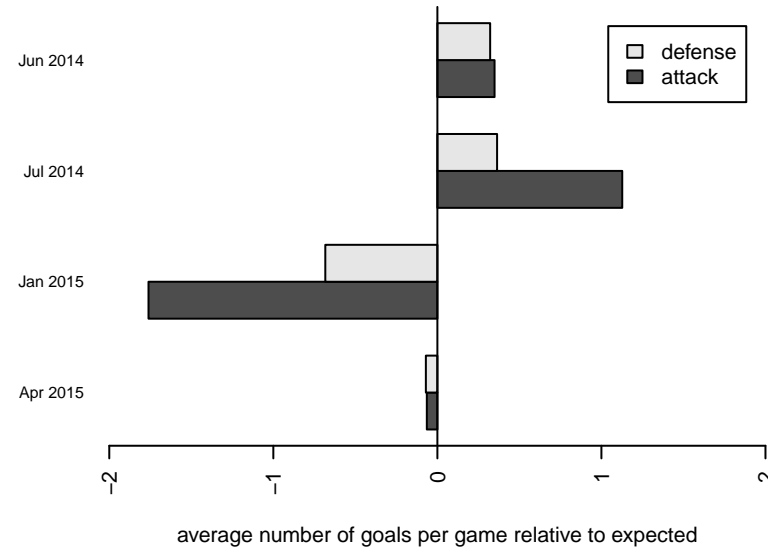

Venues played:  
 2014 US Club Regionals Super U14  
 2014 Oswego Nike Cup Gold U15  
 2014 Portland Winter Showcase U15  
 2014 OPL State Cup U15

**FC Portland Navy G99**  
 Dots are actual minus expected GF (blue circles) and GA (red triangles).  
 Blue line is smoothed change in attack strength. Red is smoothed change in defense strength.

**attack and defense variance (black dot)  
relative to other teams  
and top 10 in region**

**attack and defense rating  
relative to others at age  
and all opponents in last 13 months**

**attack and defense rating  
relative to others at age  
and all opponents in last 13 months**

**Performance relative to 13 month average**

**Performance relative to 13 month average**

Distribution of opponents  
 Red = Lose zone, Blue = Win zone, Green = Even  
 Black line separates win/lose zones