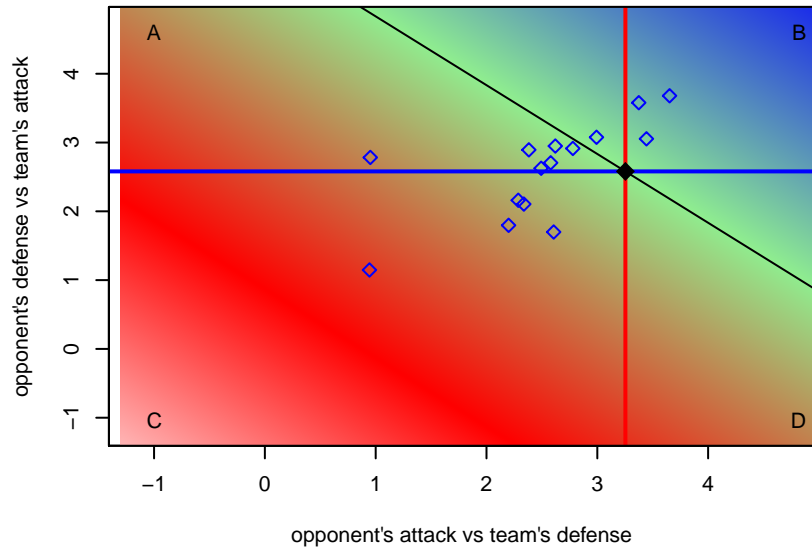

Venues played:  
 2014 US Club Regionals Super U14  
 2014 Oswego Nike Cup Gold U15  
 2014 Portland Winter Showcase U15  
 2014 OPL State Cup U15

**FC Portland Navy G99**  
 Dots are actual minus expected GF (blue circles) and GA (red triangles).  
 Blue line is smoothed change in attack strength. Red is smoothed change in defense strength.

**attack and defense variance (black dot)  
relative to other teams  
and top 10 in region**

**attack and defense rating  
relative to others at age  
and all opponents in last 13 months**

**attack and defense rating  
relative to others at age  
and all opponents in last 13 months**

**Performance relative to 13 month average**

**Performance relative to 13 month average**

Distribution of opponents  
 Red = Lose zone, Blue = Win zone, Green = Even  
 Black line separates win/lose zones