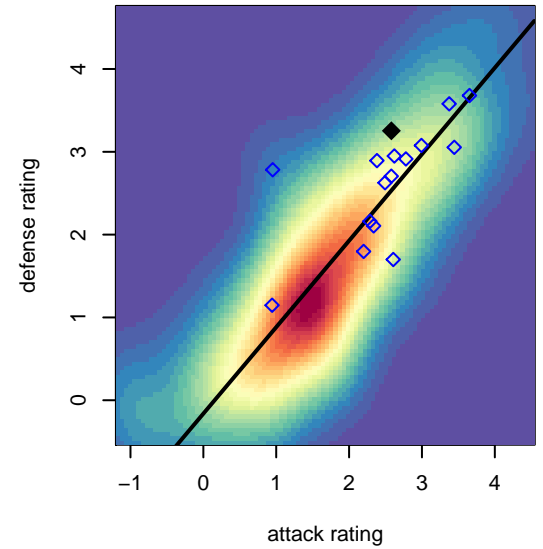

Venues played:  
 2014 US Club Regionals Super U14  
 2014 Oswego Nike Cup Gold U15  
 2014 Portland Winter Showcase U15  
 2014 OPL State Cup U15

**FC Portland Navy G99**  
 Dots are actual minus expected GF (blue circles) and GA (red triangles).  
 Blue line is smoothed change in attack strength. Red is smoothed change in defense strength.

**attack and defense variance (black dot)  
relative to other teams  
and top 10 in region**

**attack and defense rating  
relative to others at age  
and all opponents in last 13 months**

**attack and defense rating  
relative to others at age  
and all opponents in last 13 months**

**Performance relative to 13 month average**

**Performance relative to 13 month average**

Distribution of opponents  
 Red = Lose zone, Blue = Win zone, Green = Even  
 Black line separates win/lose zones