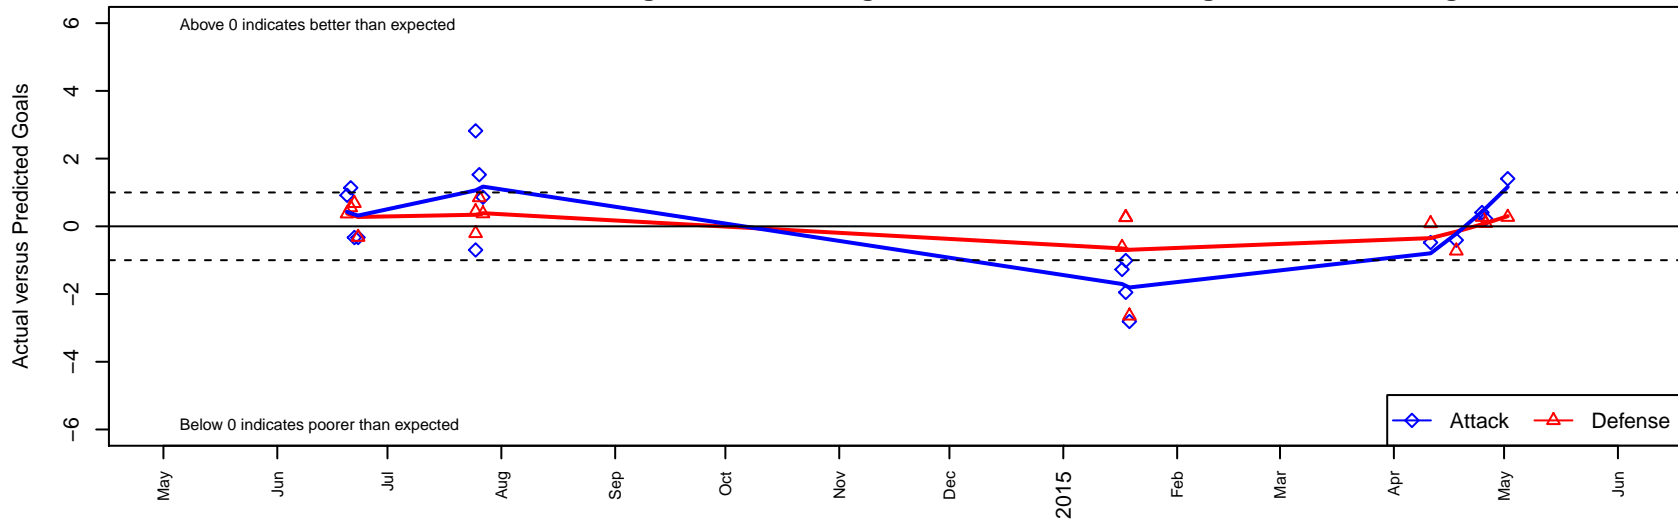

# FC Portland Navy G99

FC Portland  
 Portland, OR  
 G99 total strength=1642  
 attack=13.2 defense=25.88

alt names used:  
 FC PORTLAND 99G (OR)  
 99G Navy  
 99G NAVY  
 FC Portland Academy 1999 Girls Navy  
 F.C. Portland Academy G99 OPL

Venues played:  
 2014 US Club Regionals Super U14  
 2014 Oswego Nike Cup Gold U15  
 2014 Portland Winter Showcase U15  
 2014 OPL State Cup U15

**FC Portland Navy G99**  
 Dots are actual minus expected GF (blue circles) and GA (red triangles).  
 Blue line is smoothed change in attack strength. Red is smoothed change in defense strength.

**attack and defense variance (black dot)  
relative to other teams  
and top 10 in region**

**attack and defense rating  
relative to others at age  
and all opponents in last 13 months**

**attack and defense rating  
relative to others at age  
and all opponents in last 13 months**

**Performance relative to 13 month average**

**Performance relative to 13 month average**

Distribution of opponents  
 Red = Lose zone, Blue = Win zone, Green = Even  
 Black line separates win/lose zones