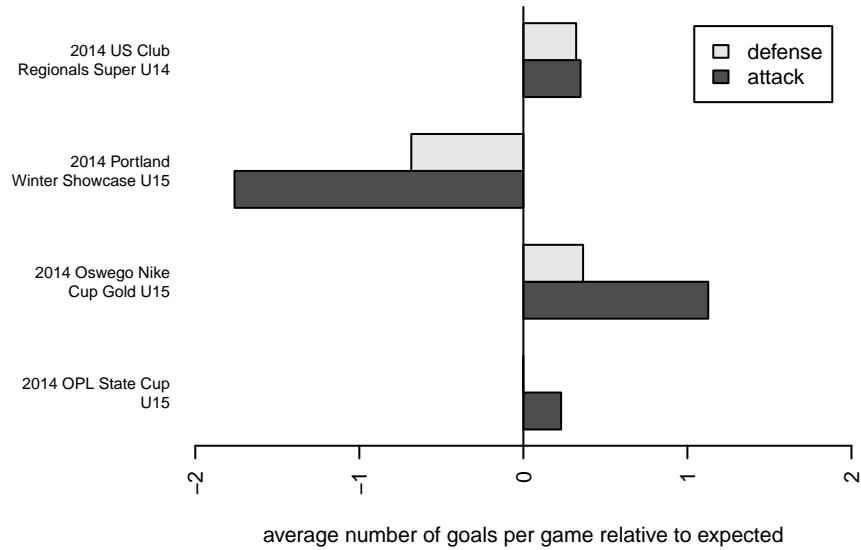

Venues played:  
 2014 US Club Regionals Super U14  
 2014 Oswego Nike Cup Gold U15  
 2014 Portland Winter Showcase U15  
 2014 OPL State Cup U15

**FC Portland Navy G99**  
 Dots are actual minus expected GF (blue circles) and GA (red triangles).  
 Blue line is smoothed change in attack strength. Red is smoothed change in defense strength.

**attack and defense variance (black dot)  
relative to other teams  
and top 10 in region**

**attack and defense rating  
relative to others at age  
and all opponents in last 13 months**

**attack and defense rating  
relative to others at age  
and all opponents in last 13 months**

**Performance relative to 13 month average**

**Performance relative to 13 month average**

Distribution of opponents  
 Red = Lose zone, Blue = Win zone, Green = Even  
 Black line separates win/lose zones