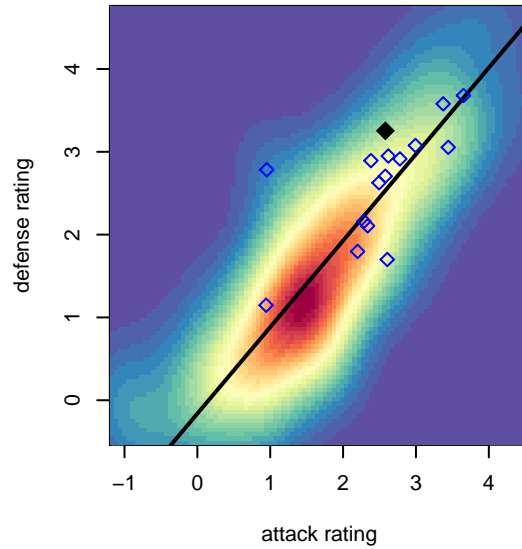

# FC Portland Navy G99

FC Portland  
 Portland, OR  
 G99 total strength=1642  
 attack=13.2 defense=25.88

alt names used:  
 FC PORTLAND 99G (OR)  
 99G Navy  
 99G NAVY  
 FC Portland Academy 1999 Girls Navy  
 F.C. Portland Academy G99 OPL

Venues played:  
 2014 US Club Regionals Super U14  
 2014 Oswego Nike Cup Gold U15  
 2014 Portland Winter Showcase U15  
 2014 OPL State Cup U15

**FC Portland Navy G99**  
 Dots are actual minus expected GF (blue circles) and GA (red triangles).  
 Blue line is smoothed change in attack strength. Red is smoothed change in defense strength.

**attack and defense variance (black dot)  
relative to other teams  
and top 10 in region**

**attack and defense rating  
relative to others at age  
and all opponents in last 13 months**

**attack and defense rating  
relative to others at age  
and all opponents in last 13 months**

**Performance relative to 13 month average**

**Performance relative to 13 month average**

Distribution of opponents  
 Red = Lose zone, Blue = Win zone, Green = Even  
 Black line separates win/lose zones