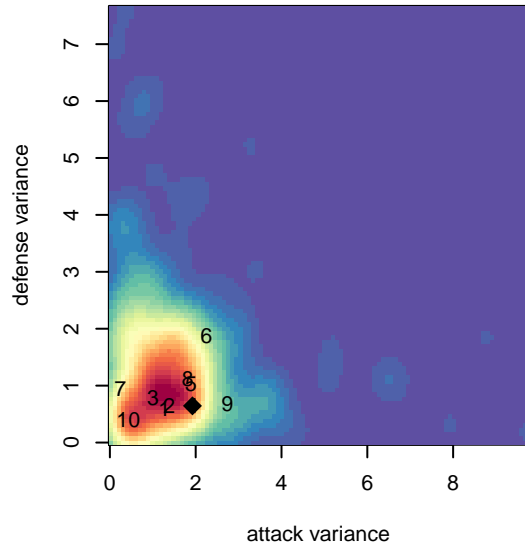

# FC Portland Navy G99

FC Portland  
 Portland, OR  
 G99 total strength=1642  
 attack=13.2 defense=25.88

alt names used:  
 FC PORTLAND 99G (OR)  
 99G Navy  
 99G NAVY  
 FC Portland Academy 1999 Girls Navy  
 F.C. Portland Academy G99 OPL

Venues played:  
 2014 US Club Regionals Super U14  
 2014 Oswego Nike Cup Gold U15  
 2014 Portland Winter Showcase U15  
 2014 OPL State Cup U15

**FC Portland Navy G99**  
 Dots are actual minus expected GF (blue circles) and GA (red triangles).  
 Blue line is smoothed change in attack strength. Red is smoothed change in defense strength.

**attack and defense variance (black dot)  
relative to other teams  
and top 10 in region**

**attack and defense rating  
relative to others at age  
and all opponents in last 13 months**

**attack and defense rating  
relative to others at age  
and all opponents in last 13 months**